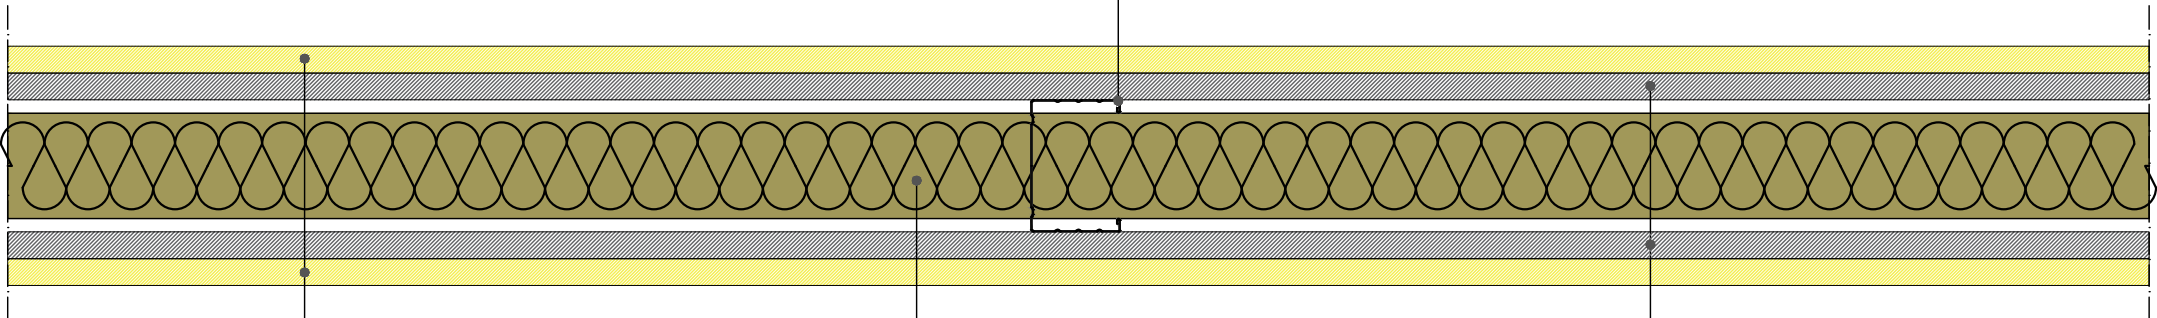

FIBRAN*profiles*  
MONTANTE 75  
passo 600 mm  
GUIDA 75

FIBRANgyps ID 13  
sp. 12,5 mm

FIBRANgeo B-040  
40 kg/mc  
sp. 40 mm

FIBRANgyps A 13  
sp. 12,5 mm